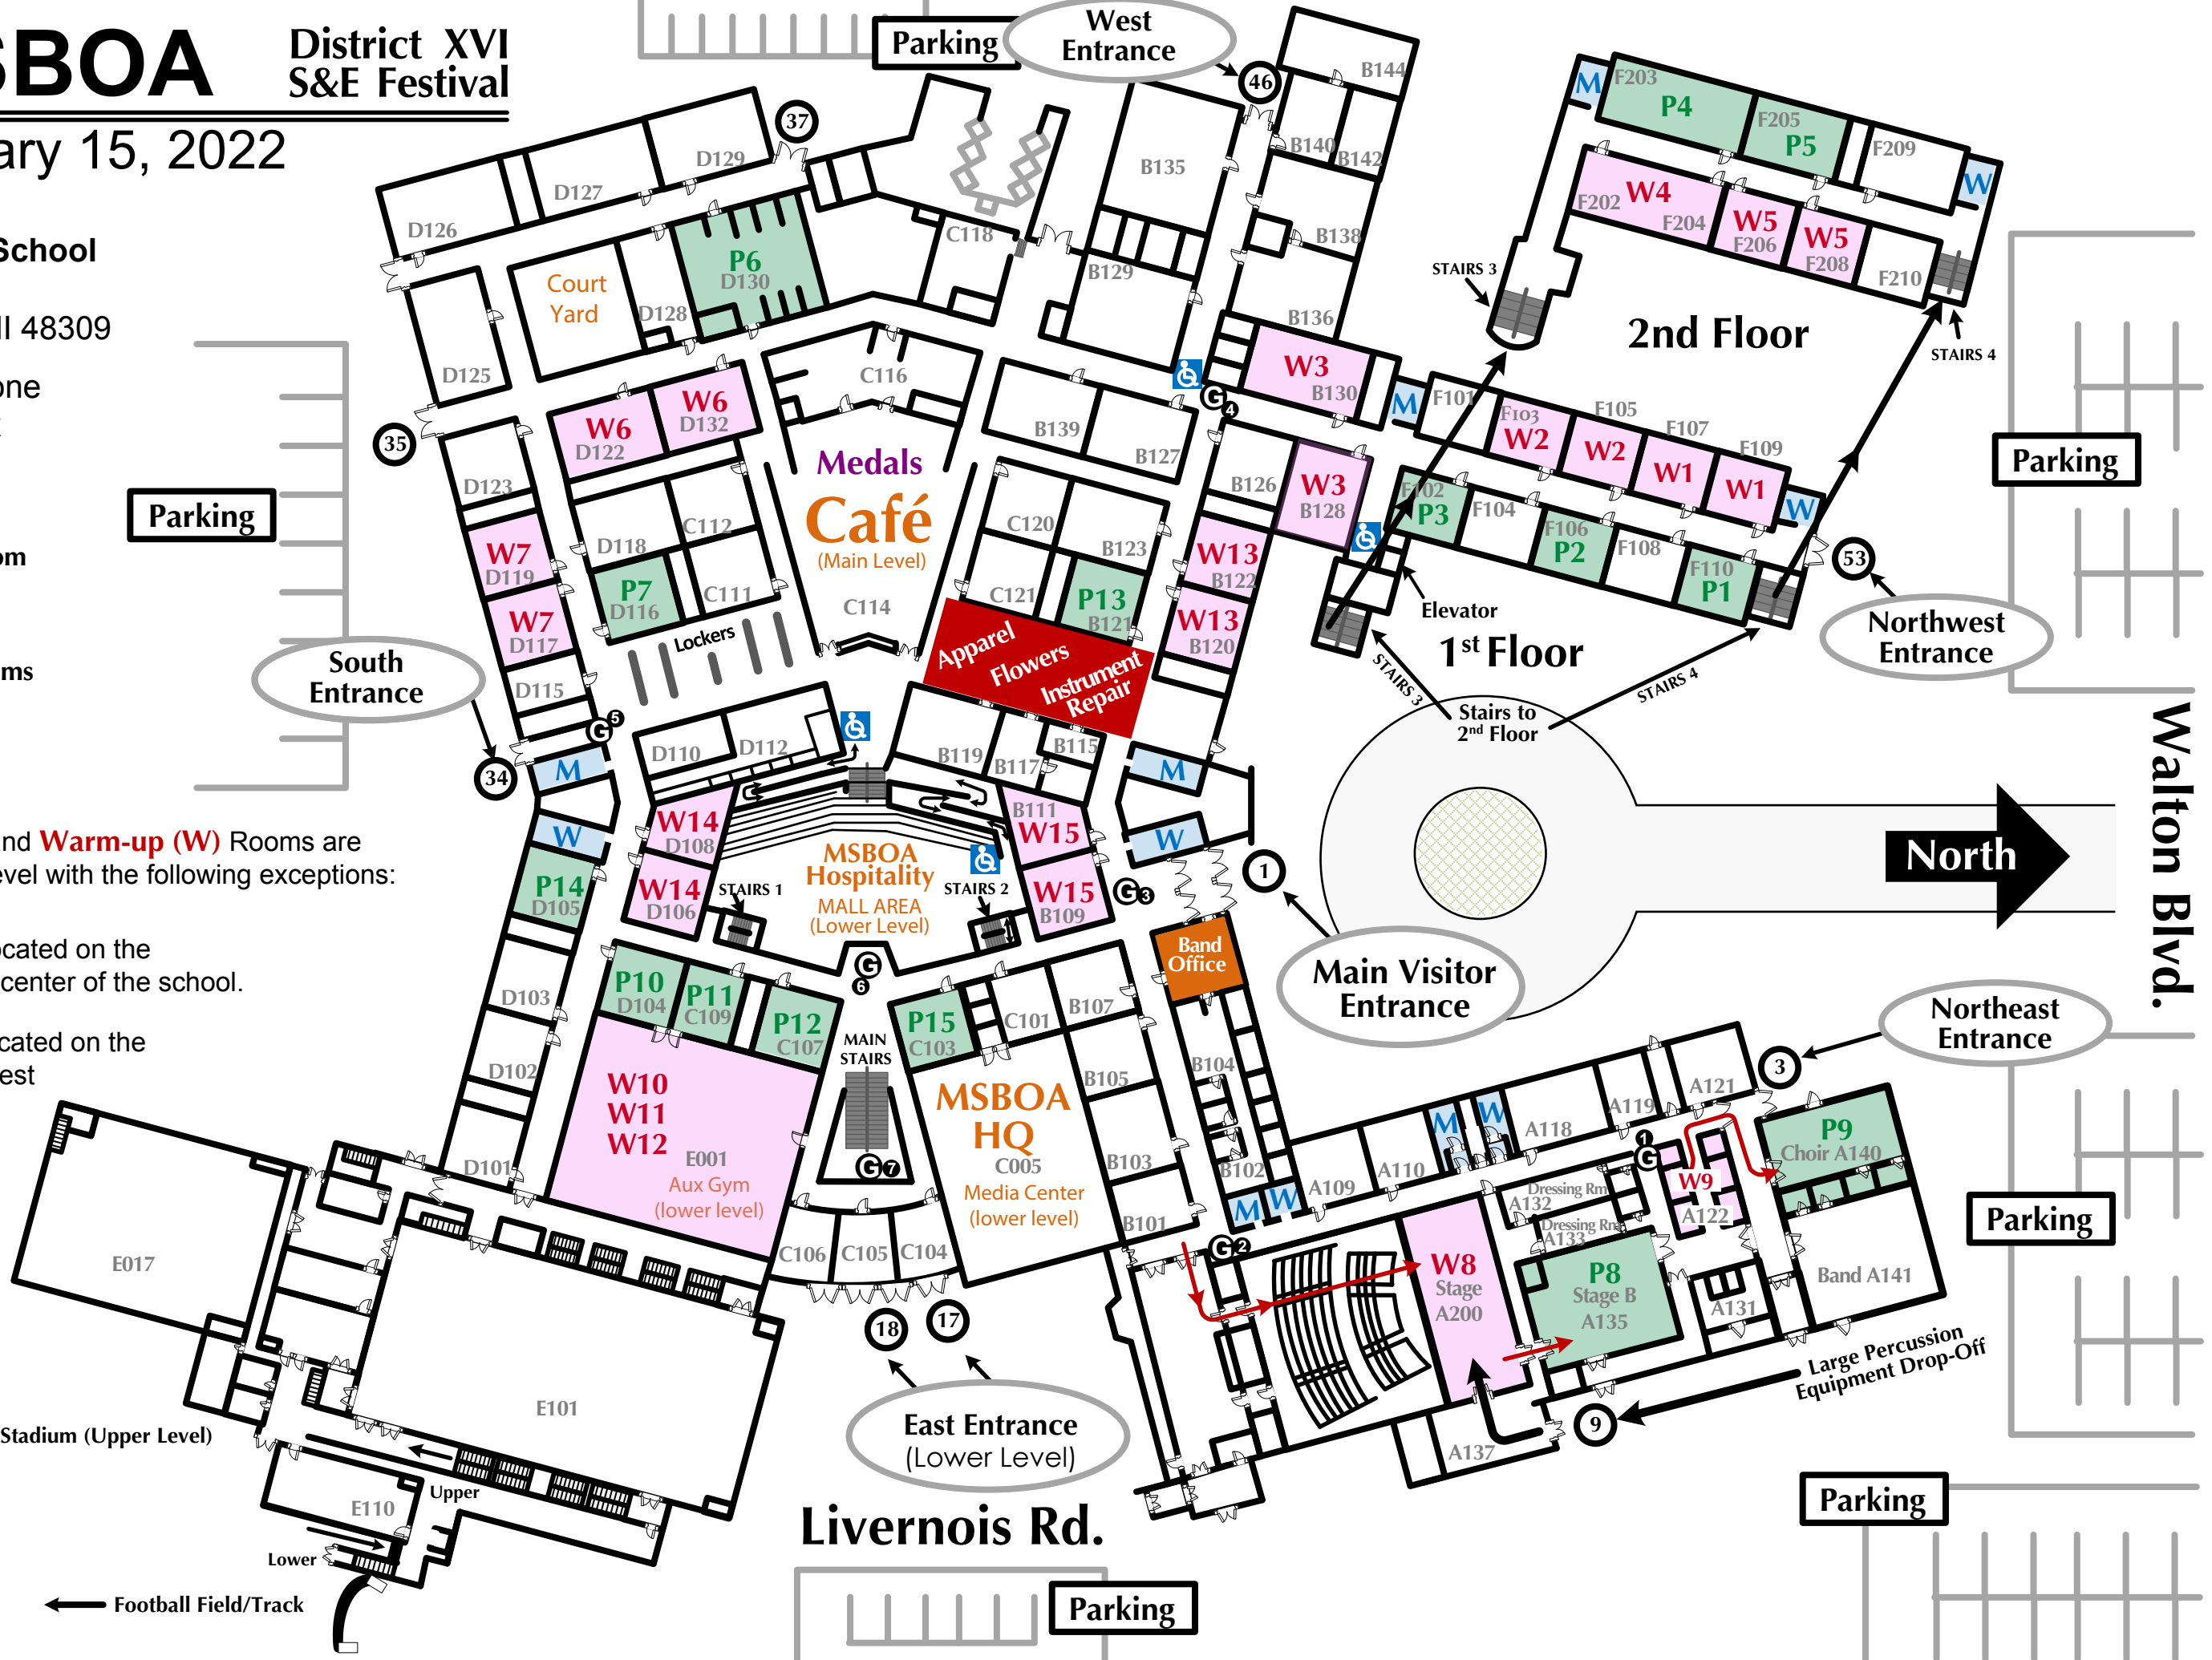

## District XVI S&E Festival

All **Performance (P)** and **Warm-up (W)** Rooms are located on the Main Level with the following exceptions:

**W10, W11, W12** are located on the **Lower Level** near the center of the school.

**W4, P4, W5, P5** are located on the **2nd floor** in the Northwest corner of the school.

← To Stadium (Upper Level)

← Football Field/Track

Large Percussion  
Equipment Drop-Off

Walton Blvd.

Livernois Rd.

North