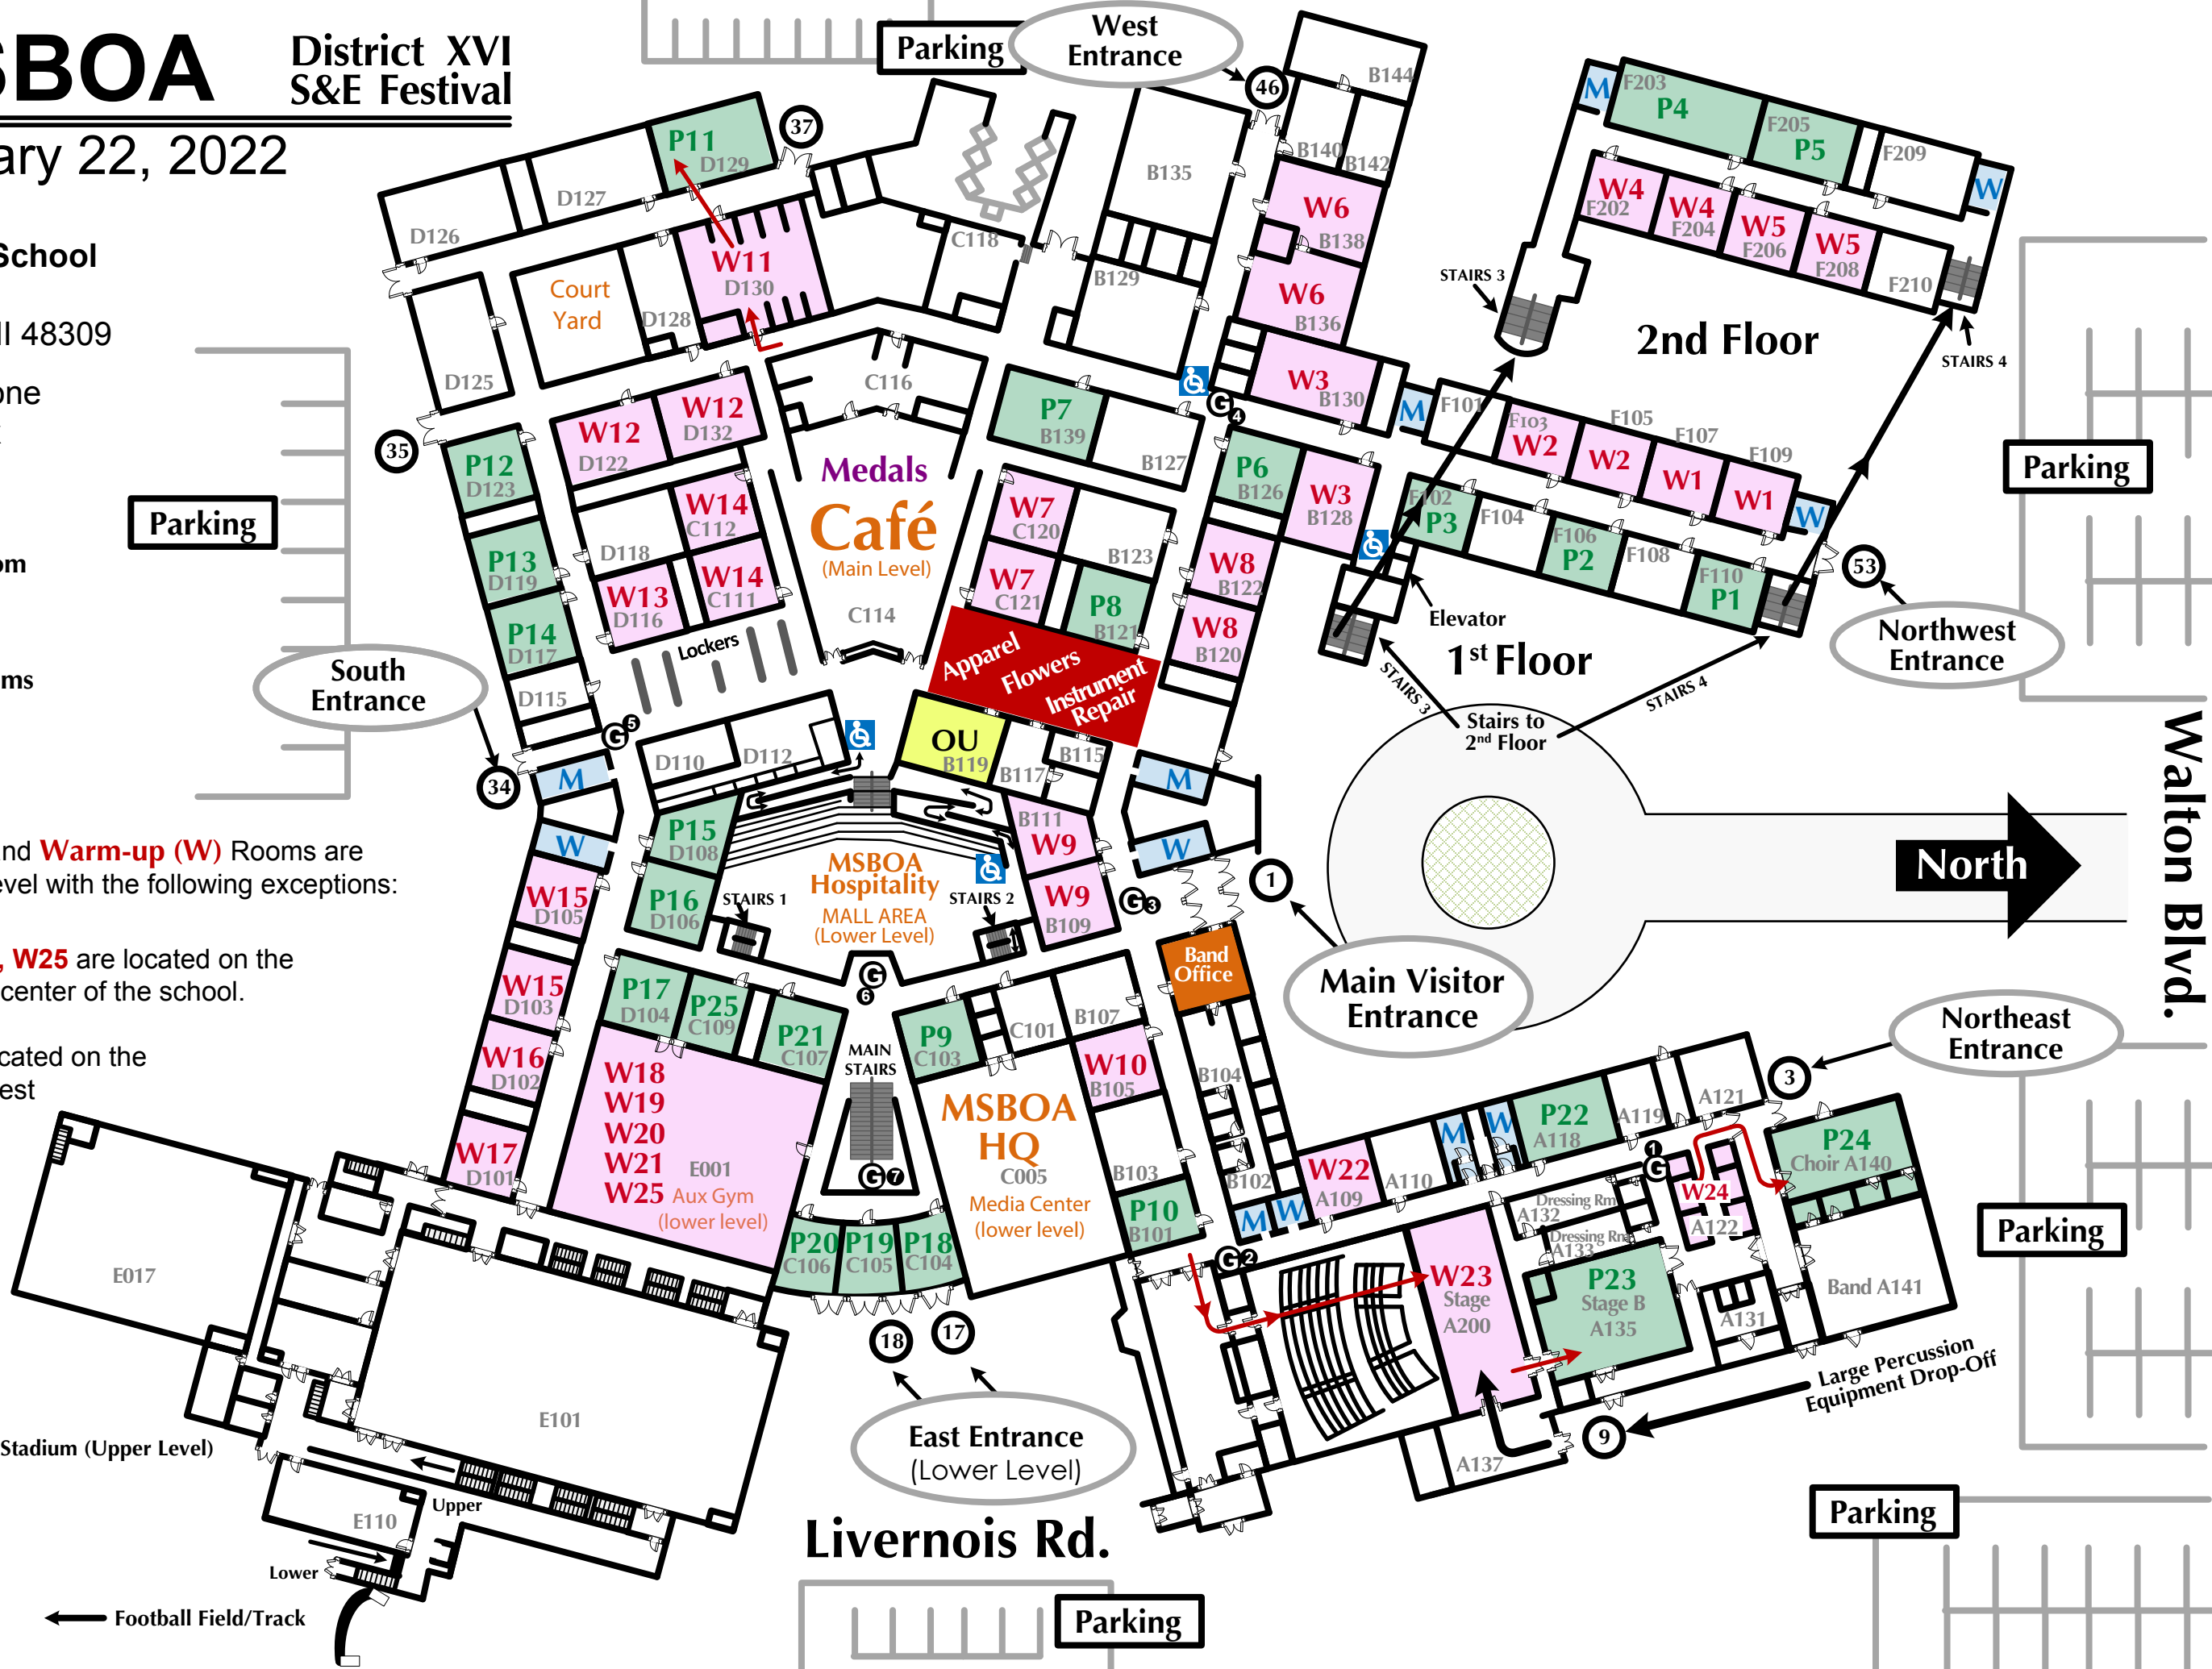

MSBOA

District XVI S&E Festival

January 22, 2022

Rochester High School
1361 Walton Blvd
Rochester Hills, MI 48309

248.726.5400 Phone
248.726.5405 Fax

- : Guide Station
- : Men's Restroom
- : Women's Restroom
- : Ramp/Elevator
- : School Entrance
- : Performance Rooms
- : Warm-up Rooms

All **Performance (P)** and **Warm-up (W)** Rooms are located on the Main Level with the following exceptions:

W18, W19, W20, W21, W25 are located on the **Lower Level** near the center of the school.

W4, P4, W5, P5 are located on the **2nd floor** in the Northwest corner of the school.

← To Stadium (Upper Level)

← Football Field/Track

Walton Blvd.

Livernois Rd.

North