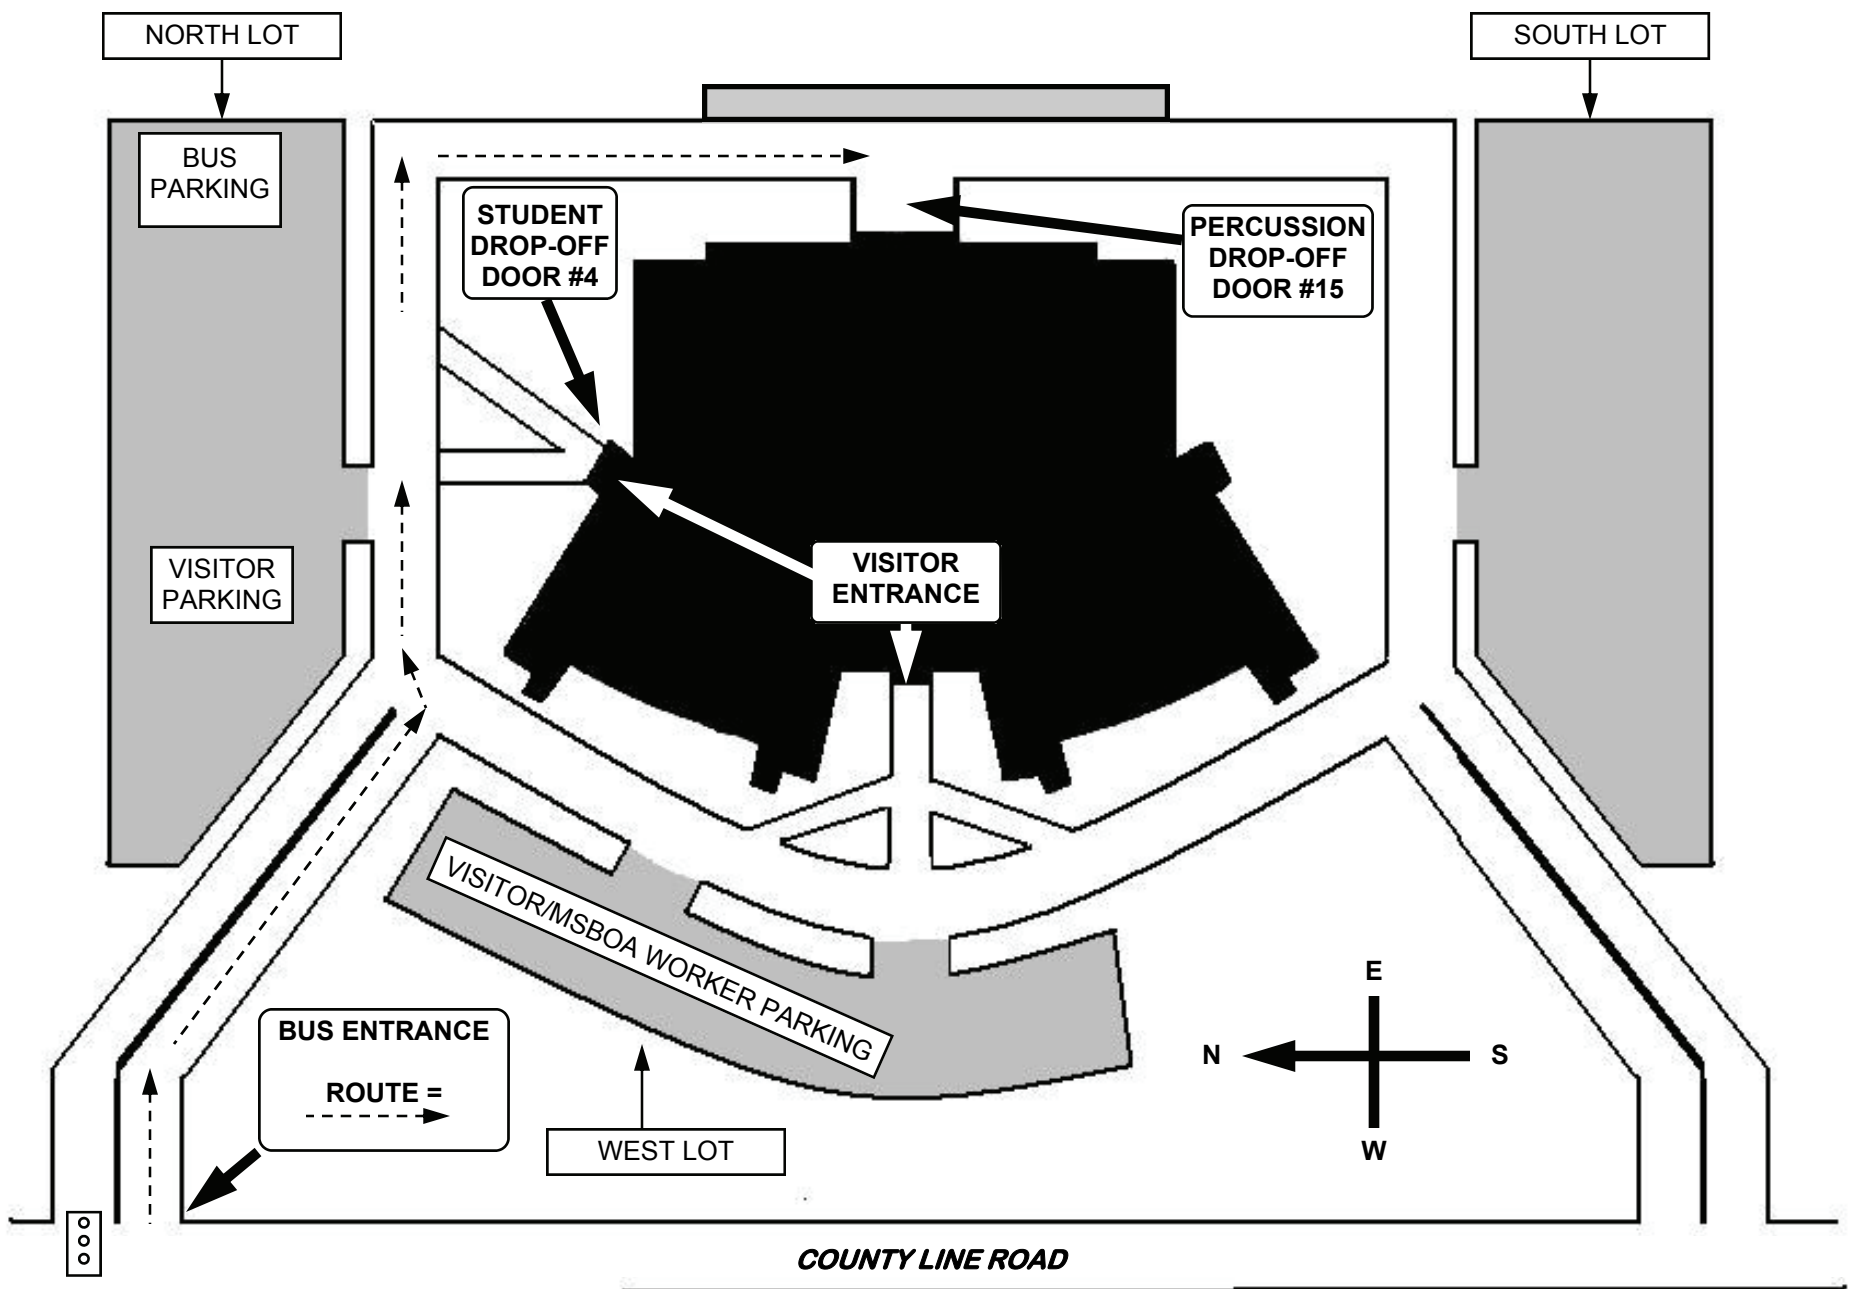

ANCHOR BAY HIGH SCHOOL - MSBOA FESTIVAL GROUNDS MAP

Anchor Bay High School: 6319 County Line Road, Fair Haven , Michigan, 48023 - - - Headquarters Phone: (586) 648-2500, ext. 2358

PARKING

BUSES

Please drop off your students at DOOR #4. Buses will be parked in either the NORTHEAST LOT or NORTH LOT. The NORTHEAST lot is not shown on the map, but is directly EAST of the NORTH lot (shown).

MSBOA JUDGES AND WORKERS

Please use the WEST LOT (off of County Line Road) and enter via the front entrance of the building.

VISITORS

Please use the NORTH entrance to the school (traffic light entrance). Attempt to park in the WEST LOT and enter through the front of the building. This is the closest lot to the auditorium. If needed, feel free to park in the NORTH LOT and enter through the North building entrance.